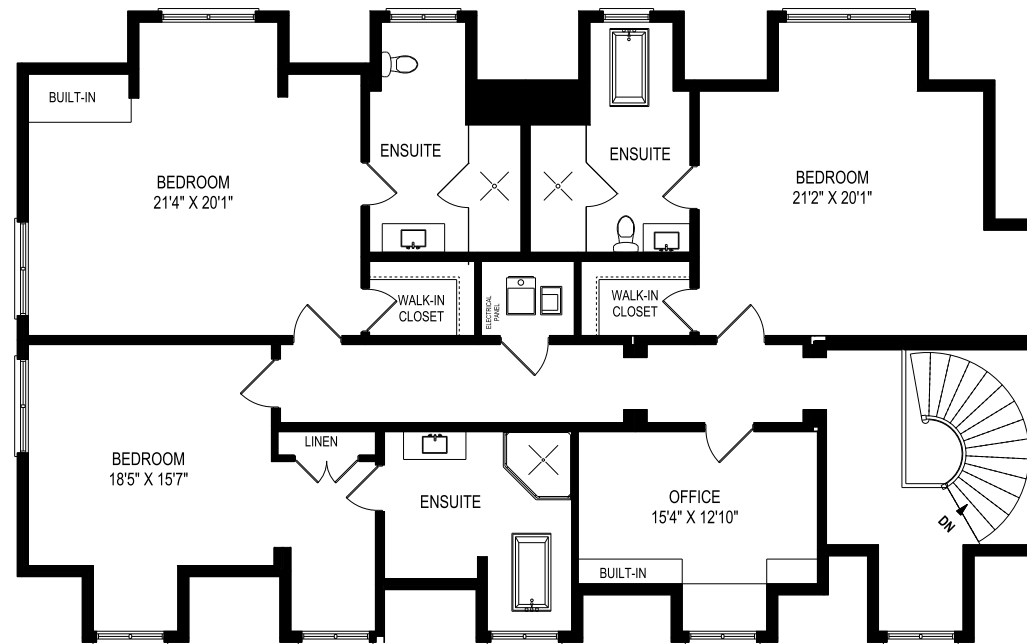

# 151 Fairfield Drive, King City

## FLOOR PLAN

## FLOOR PLAN

CEILING HEIGHT 10'0"  
**SECOND FLOOR - 2376 SQUARE FEET**