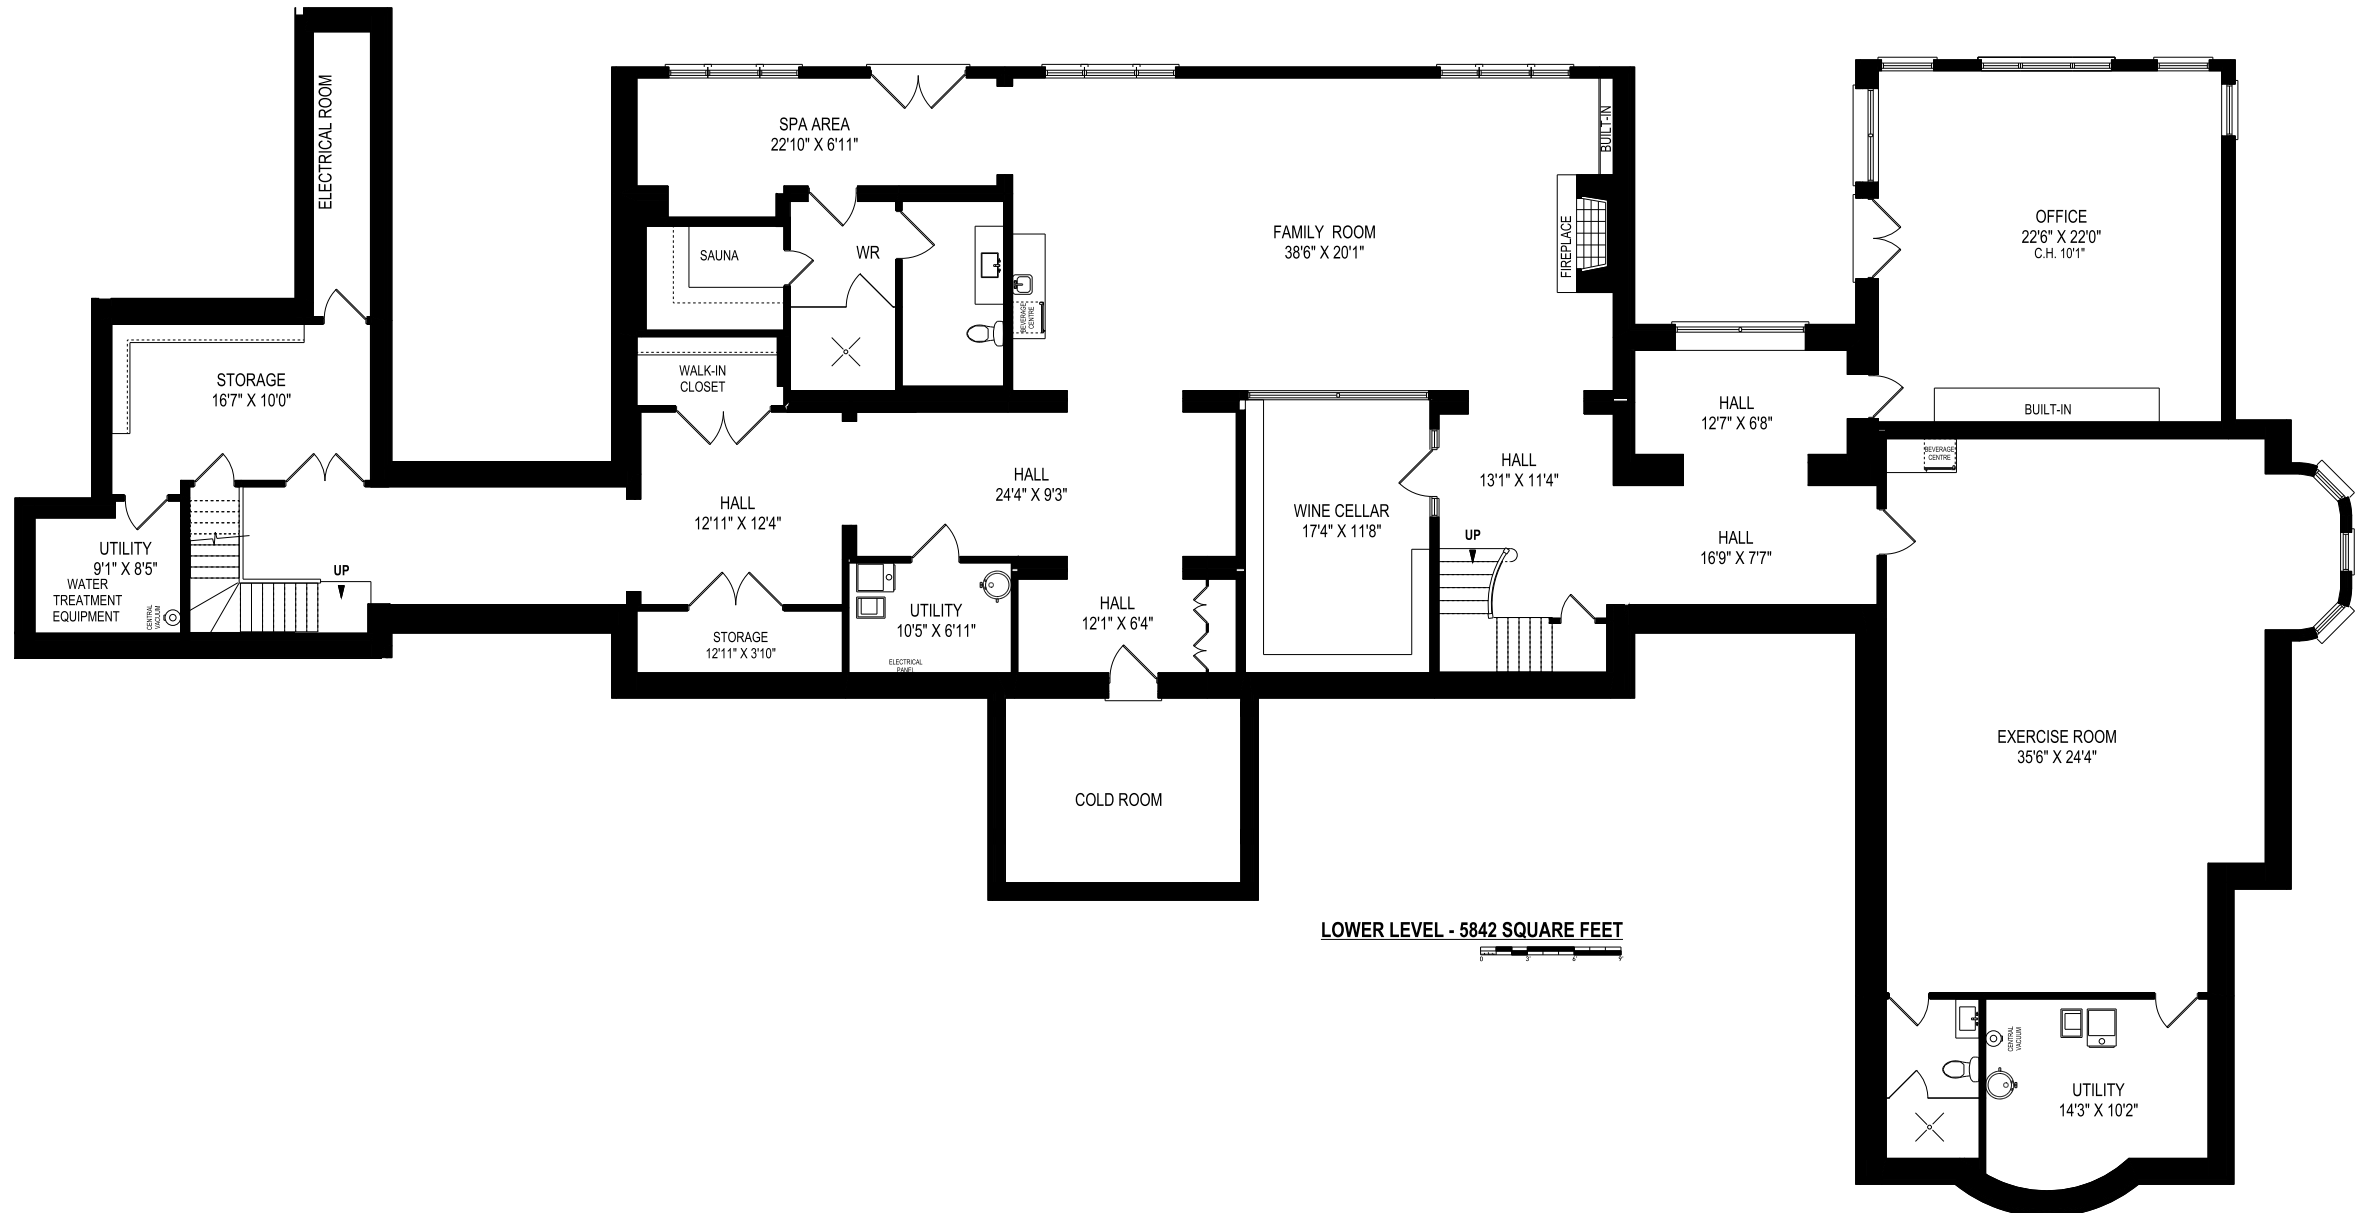

# 151 Fairfield Drive, King City

## FLOOR PLAN

## FLOOR PLAN

CEILING HEIGHT 10'0"  
**SECOND FLOOR - 2376 SQUARE FEET**